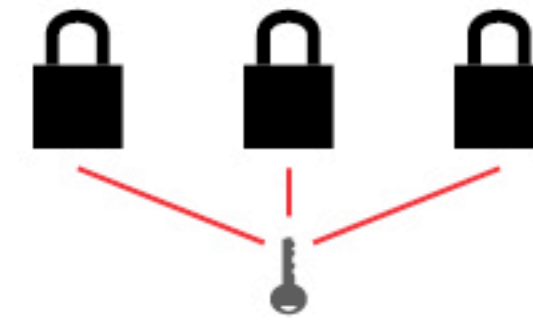

KEYING OPTIONS

Individually-Keyed

Each Padlock is keyed differently for maximum security for individual users.

Master-Keyed

Each Padlock is keyed differently and can be opened by a master key (sold separately) for control by supervisor.

Keyed-Alike

All Padlocks are keyed the same. Same key opens all Padlocks.

Keyed-Alike by Color

All Padlocks of same color are keyed the same. (Same key opens all Padlocks of that color only.)

Keyed-Alike Sets

Padlocks within the same set are keyed-alike, but are keyed differently than other sets.

Master-Keyed Sets

Padlocks are individually keyed with a master-key that opens any lock within that set.