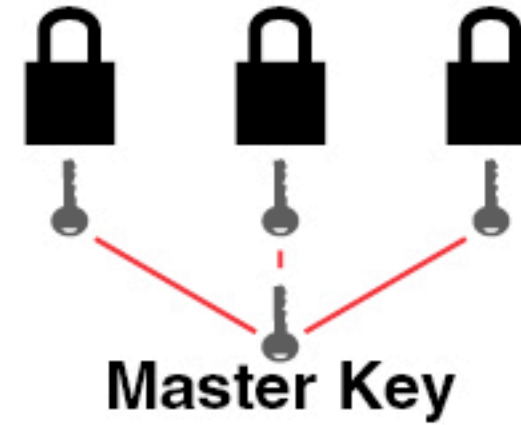

KEYING OPTIONS

Individually-Keyed

Each Padlock is keyed differently for maximum security for individual users.

Master-Keyed

Each Padlock is keyed differently and can be opened by a master key (sold separately) for control by supervisor.

Keyed-Alike

All Padlocks are keyed the same. Same key opens all Padlocks.

Keyed-Alike by Color

All Padlocks of same color are keyed the same. (Same key opens all Padlocks of that color only.)

Keyed-Alike Sets

Padlocks within the same set are keyed-alike, but are keyed differently than other sets.

Master-Keyed Sets

Padlocks are individually keyed with a master-key that opens any lock within that set.